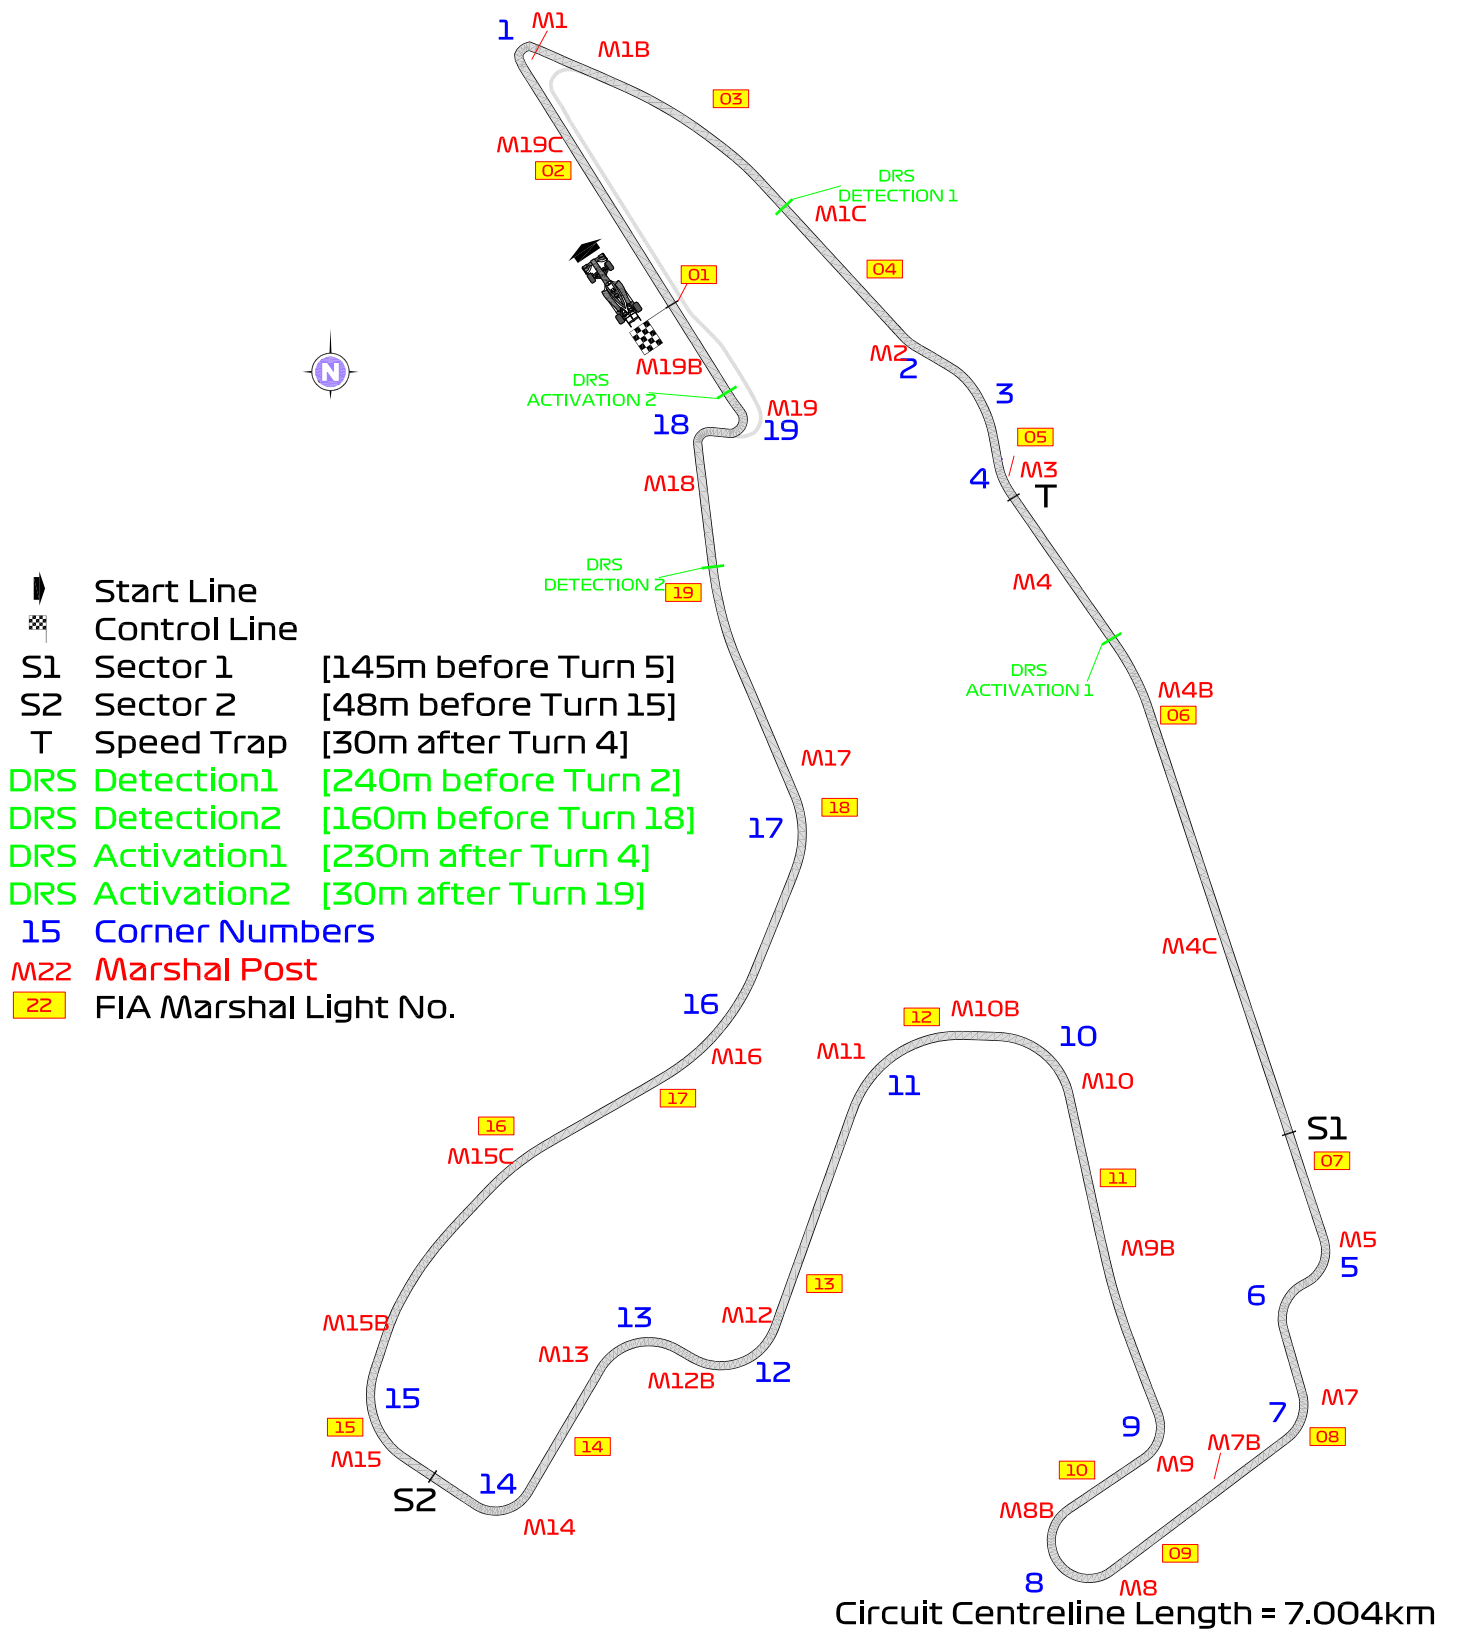

2022 SPA FRANCORCHAMPS EVENT

25 to 28 August 2022

From	The Stewards	Document	1
To	All Teams, All Officials	Date	25 August 2022
		Time	12:17

Title Track map
Description Track map
Enclosed BELGIUM_CIRCUIT_22 FIA.pdf

Silvia Bellot

Dennis Dean

Loic Bacquelaine

The Stewards

FORMULA 1 ROLEX BELGIUM GRAND PRIX 2022 - Spa-Francorchamps

Circuit Map

- Start Line
- Control Line
- S1 Sector 1 [145m before Turn 5]
- S2 Sector 2 [48m before Turn 15]
- T Speed Trap [30m after Turn 4]
- DRS Detection1 [240m before Turn 2]
- DRS Detection2 [160m before Turn 18]
- DRS Activation1 [230m after Turn 4]
- DRS Activation2 [30m after Turn 19]
- 15 Corner Numbers
- M22 Marshal Post
- FIA Marshal Light No.

Circuit Centreline Length = 7.004km